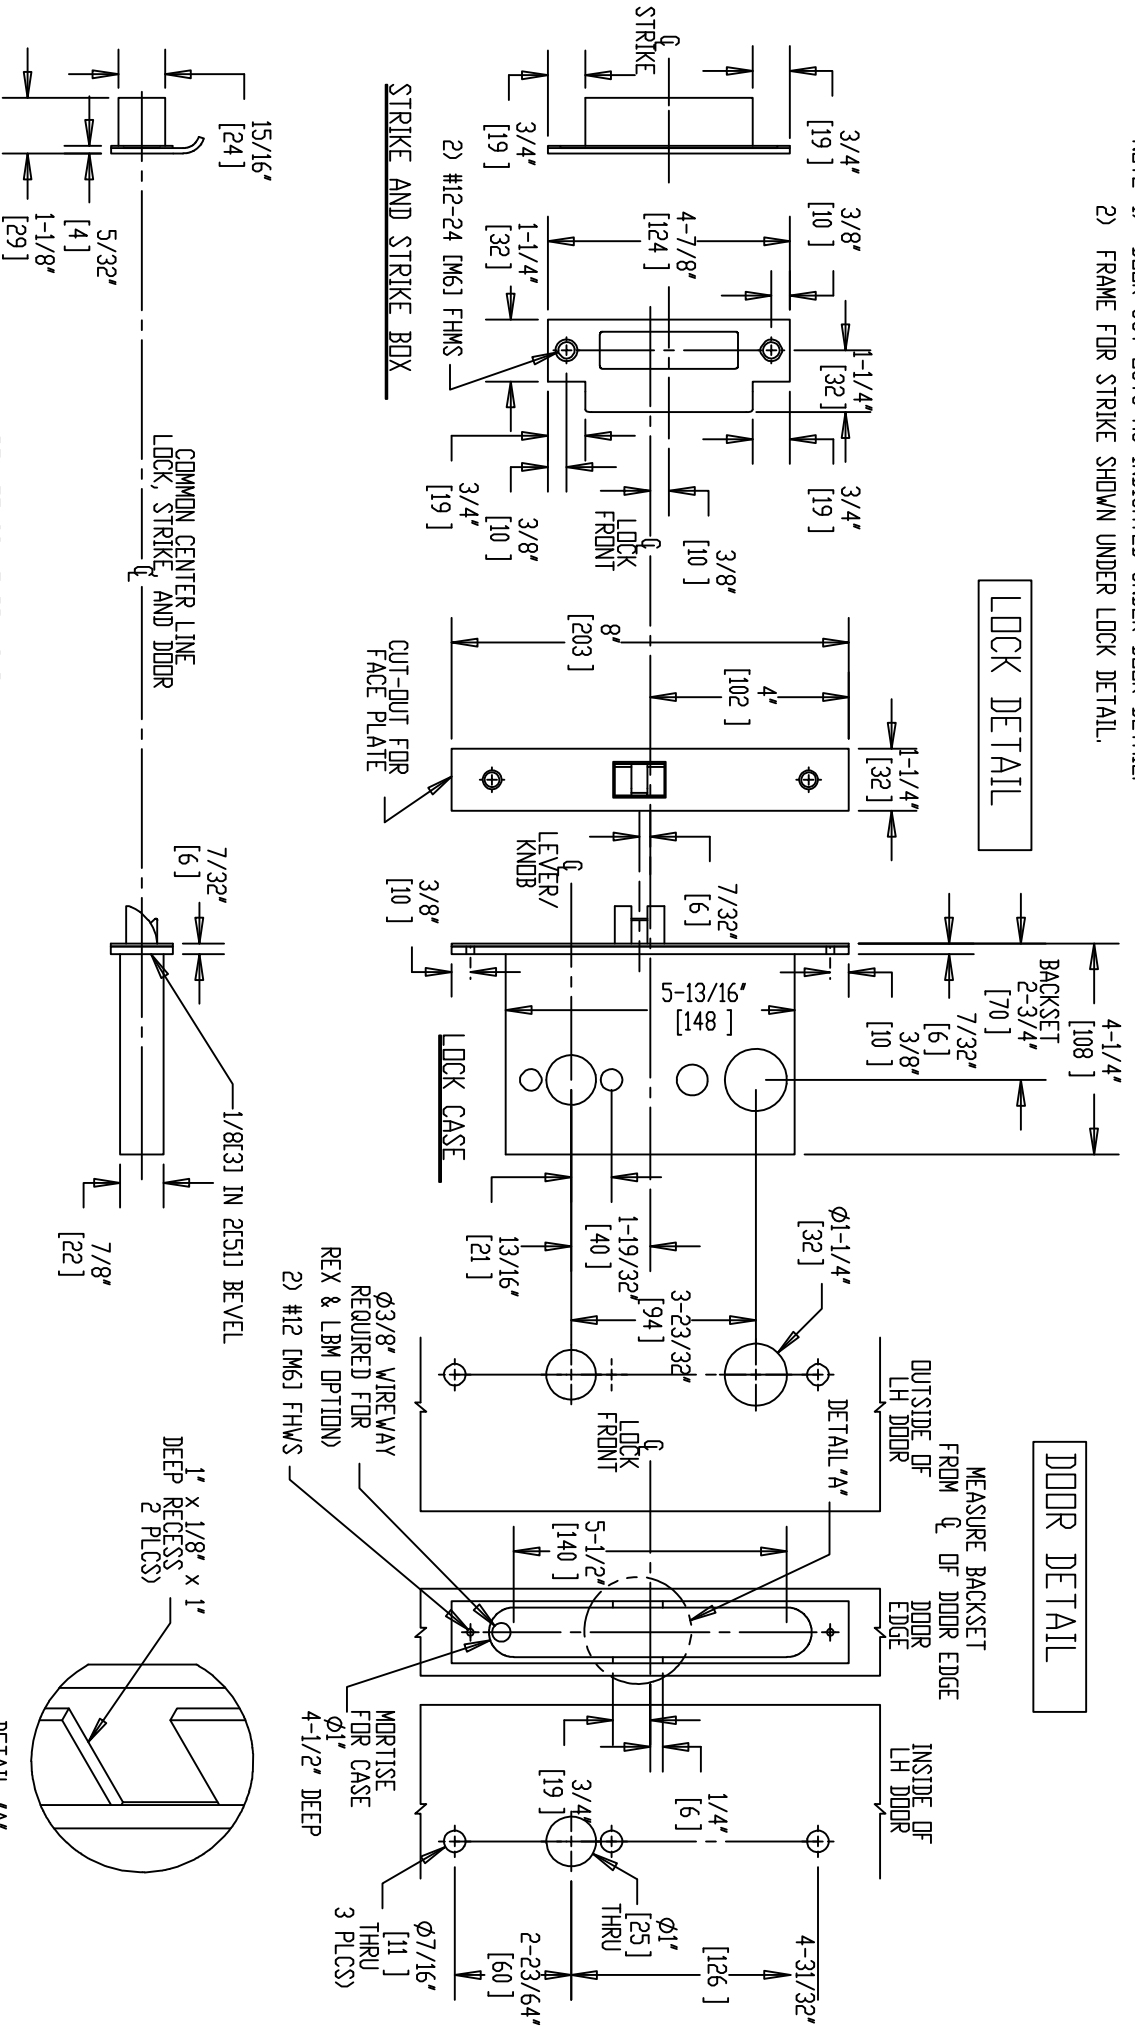

NOTE: 1) DOOR CUT-OUTS AS INDICATED UNDER DOOR DETAIL.
 2) FRAME FOR STRIKE SHOWN UNDER LOCK DETAIL.

DO NOT SCALE DRAWING.

Brookline Industries
 1624 South Clinton Street
 Chicago, IL 60616 USA
<http://brooklineind.com>

M3080 WITH "E" ESCUTCHEON FOR WOOD DOORS

DIMENSIONS ARE INCHES () ARE IN MILLIMETERS.

TEMPLATE NUMBER: **T-M3080EW** Rev1

DATE: 01-01-10